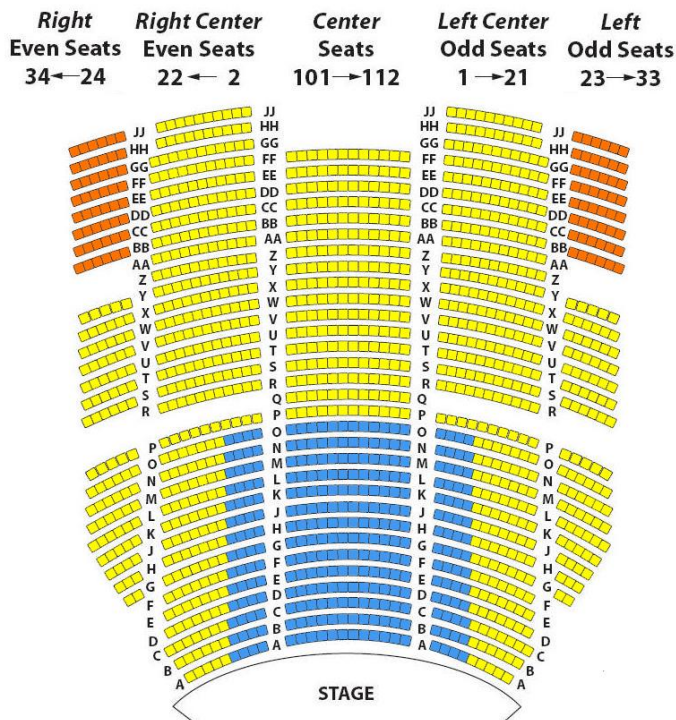

THE 2025-2026 M&T BANK BROADWAY SEASON

Presented by  & Albert Nocciolino at West Herr Auditorium Theatre

The 7-show Season Ticket Package includes: CLUE, & JULIET, SPAMALOT, WICKED, KIMBERLY AKIMBO, A BEAUTIFUL NOISE and SUFFS. Pricing is based on performance & seating location.

Season Tickets are available at RBTL.org, 585-222-5000 and the Box Office.

Show Days	Show Times	Price Level 1	Price Level 2	Price Level 3	Price Level 4
Tuesday Evening	7:30 pm	\$721	\$606	\$451	\$331
Wednesday Evening	7:30 pm	\$721	\$606	\$451	\$331
Thursday Evening	7:30 pm	\$721	\$606	\$451	\$331
Friday Evening	7:30 pm	\$756	\$646	\$496	\$376
Saturday Matinee	2:00 pm	\$756	\$646	\$496	\$376
Saturday Evening	7:30 pm	\$756	\$646	\$496	\$376
Sunday Matinee	1:00 pm	\$756	\$646	\$496	\$376
Sunday Evening	6:30 pm	\$721	\$606	\$451	\$331

*Prices listed above include one ticket to each of the 7 listed Subscription performances. Shows, dates and times subject to change.

ORCHESTRA LEVEL

BALCONY LEVEL

*Please note: No elevator access to upper balcony.