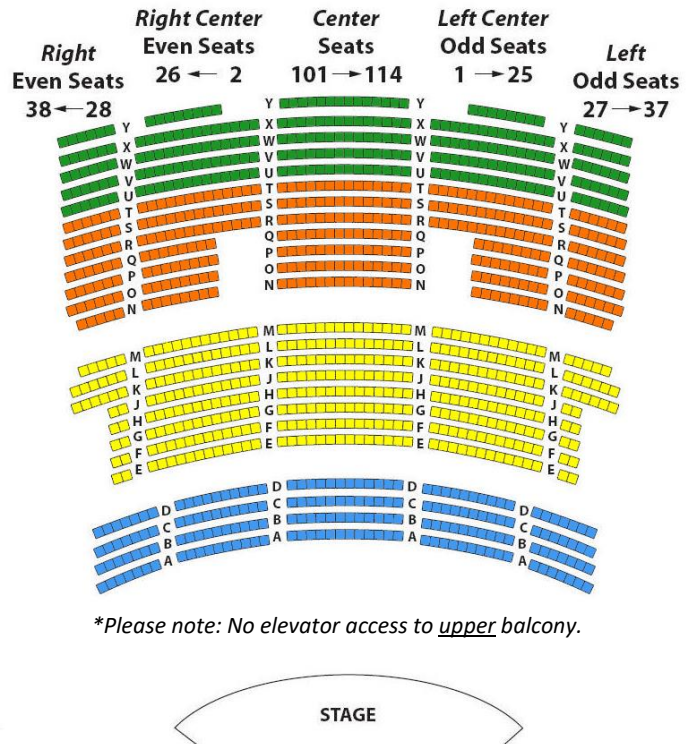

THE 2025-2026 M&T BANK BROADWAY SEASON

Presented by  & Albert Nocciolino at West Herr Auditorium Theatre

The 7-show Season Ticket Package includes: CLUE, & JULIET, SPAMALOT, WICKED, KIMBERLY AKIMBO, A BEAUTIFUL NOISE and SUFFS. Pricing is based on performance & seating location.

Season Tickets are available at RBTL.org, 585-222-5000 and the Box Office.

Show Days	Show Times	Price Level 1	Price Level 2	Price Level 3	Price Level 4
Tuesday Evening	7:30 pm	\$721	\$606	\$451	\$331
Wednesday Evening	7:30 pm	\$721	\$606	\$451	\$331
Thursday Evening	7:30 pm	\$721	\$606	\$451	\$331
Friday Evening	7:30 pm	\$756	\$646	\$496	\$376
Saturday Matinee	2:00 pm	\$756	\$646	\$496	\$376
Saturday Evening	7:30 pm	\$756	\$646	\$496	\$376
Sunday Matinee	1:00 pm	\$756	\$646	\$496	\$376
Sunday Evening	6:30 pm	\$721	\$606	\$451	\$331

*Prices listed above include one ticket to each of the 7 listed Subscription performances. Shows, dates and times subject to change.

ORCHESTRA LEVEL

BALCONY LEVEL

*Please note: No elevator access to upper balcony.