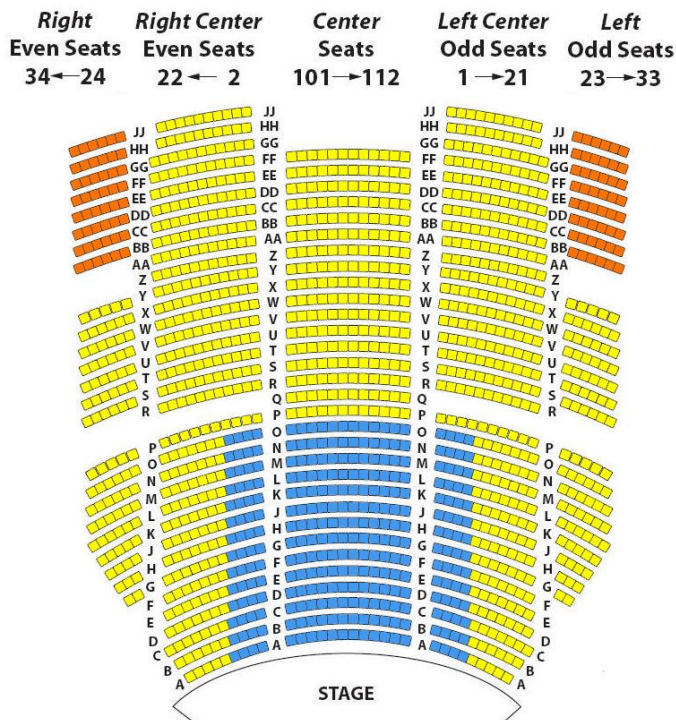

# THE 2024-2025 M&T BANK BROADWAY SEASON

Presented by  & Albert Nocciolino at West Herr Auditorium Theatre

The 7-show Season Ticket Package includes: LES MISÉRABLES, MAMMA MIA!, MJ, THE WIZ, FUNNY GIRL, SOME LIKE IT HOT and BACK TO THE FUTURE. Pricing is based on performance & seating location. Season Tickets are available at [RBTL.org](http://RBTL.org), 585-222-5000 and the Box Office.

Show Days	Show Times	Price Level 1	Price Level 2	Price Level 3	Price Level 4
Tuesday Evening	7:30 pm	\$662	\$552	\$412	\$302
Wednesday Evening	7:30 pm	\$662	\$552	\$412	\$302
Thursday Evening	7:30 pm	\$662	\$552	\$412	\$302
Friday Evening	7:30 pm	\$702	\$592	\$452	\$342
Saturday Matinee	2:00 pm	\$702	\$592	\$452	\$342
Saturday Evening	8:00 pm	\$702	\$592	\$452	\$342
Sunday Matinee	1:00 pm	\$702	\$592	\$452	\$342
Sunday Evening	6:30 pm	\$662	\$552	\$412	\$302

## ORCHESTRA LEVEL

## BALCONY LEVEL